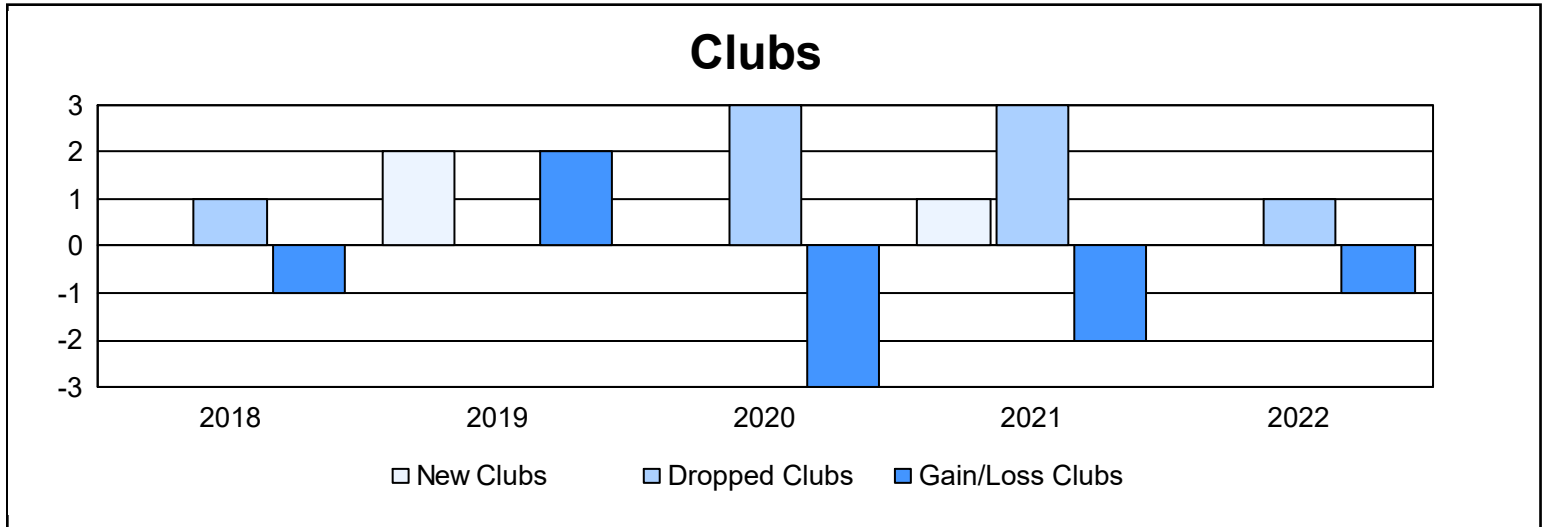

Year	New Clubs	Dropped Clubs	Gain/ Loss Clubs	New Members	Charter Members	Reinstate Members	Transfer Members	Total Member Added	Total Members Dropped	Gain/ Loss Members
2017-2018	0	1	-1	152	0	1	1	154	148	6
2018-2019	2	0	2	123	53	1	2	179	156	23
2019-2020	0	3	-3	189	1	3	16	209	218	-9
2020-2021	1	3	-2	44	32	1	0	77	158	-81
2021-2022	0	1	-1	102	1	27	8	138	199	-61
<b>Average</b>	<b>1</b>	<b>2</b>	<b>-1</b>	<b>122</b>	<b>17</b>	<b>7</b>	<b>5</b>	<b>151</b>	<b>176</b>	<b>-24</b>

### Membership Composition June 2022 Cumulative