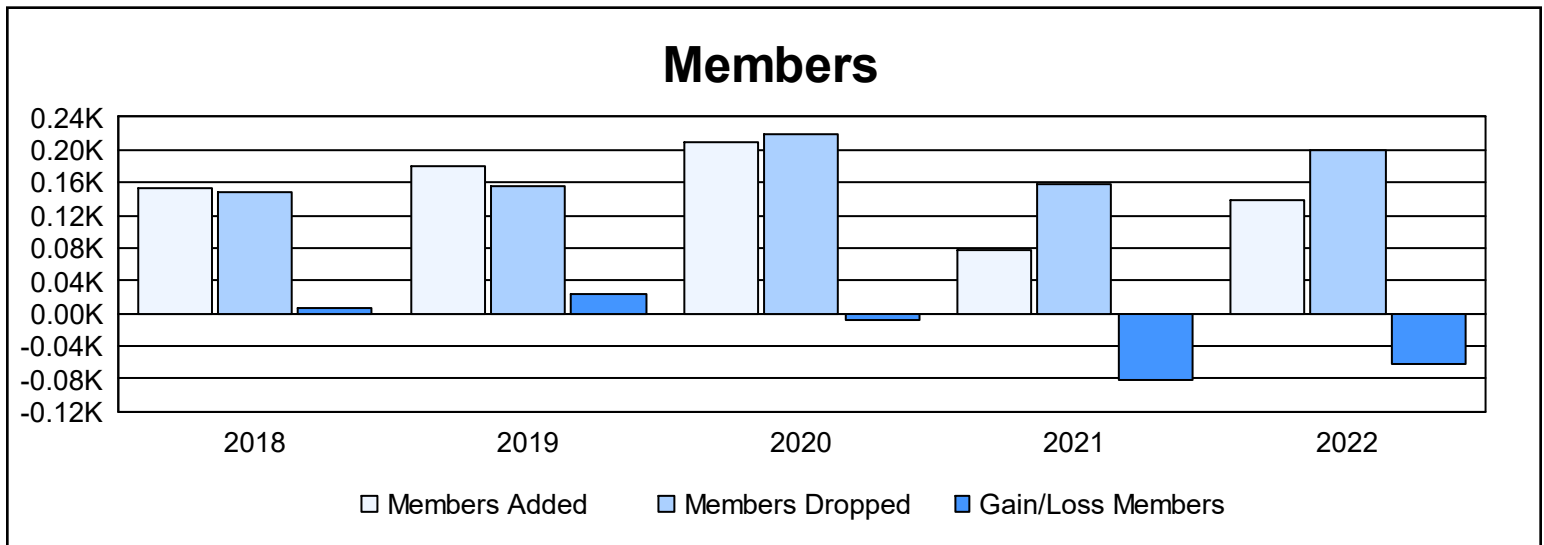

Year	New Clubs	Dropped Clubs	Gain/ Loss Clubs	New Members	Charter Members	Reinstate Members	Transfer Members	Total Member Added	Total Members Dropped	Gain/ Loss Members
2017-2018	0	1	-1	152	0	1	1	154	148	6
2018-2019	2	0	2	123	53	1	2	179	156	23
2019-2020	0	3	-3	189	1	3	16	209	218	-9
2020-2021	1	3	-2	44	32	1	0	77	158	-81
2021-2022	0	1	-1	102	1	27	8	138	199	-61
<b>Average</b>	<b>1</b>	<b>2</b>	<b>-1</b>	<b>122</b>	<b>17</b>	<b>7</b>	<b>5</b>	<b>151</b>	<b>176</b>	<b>-24</b>

### Membership Composition June 2022 Cumulative